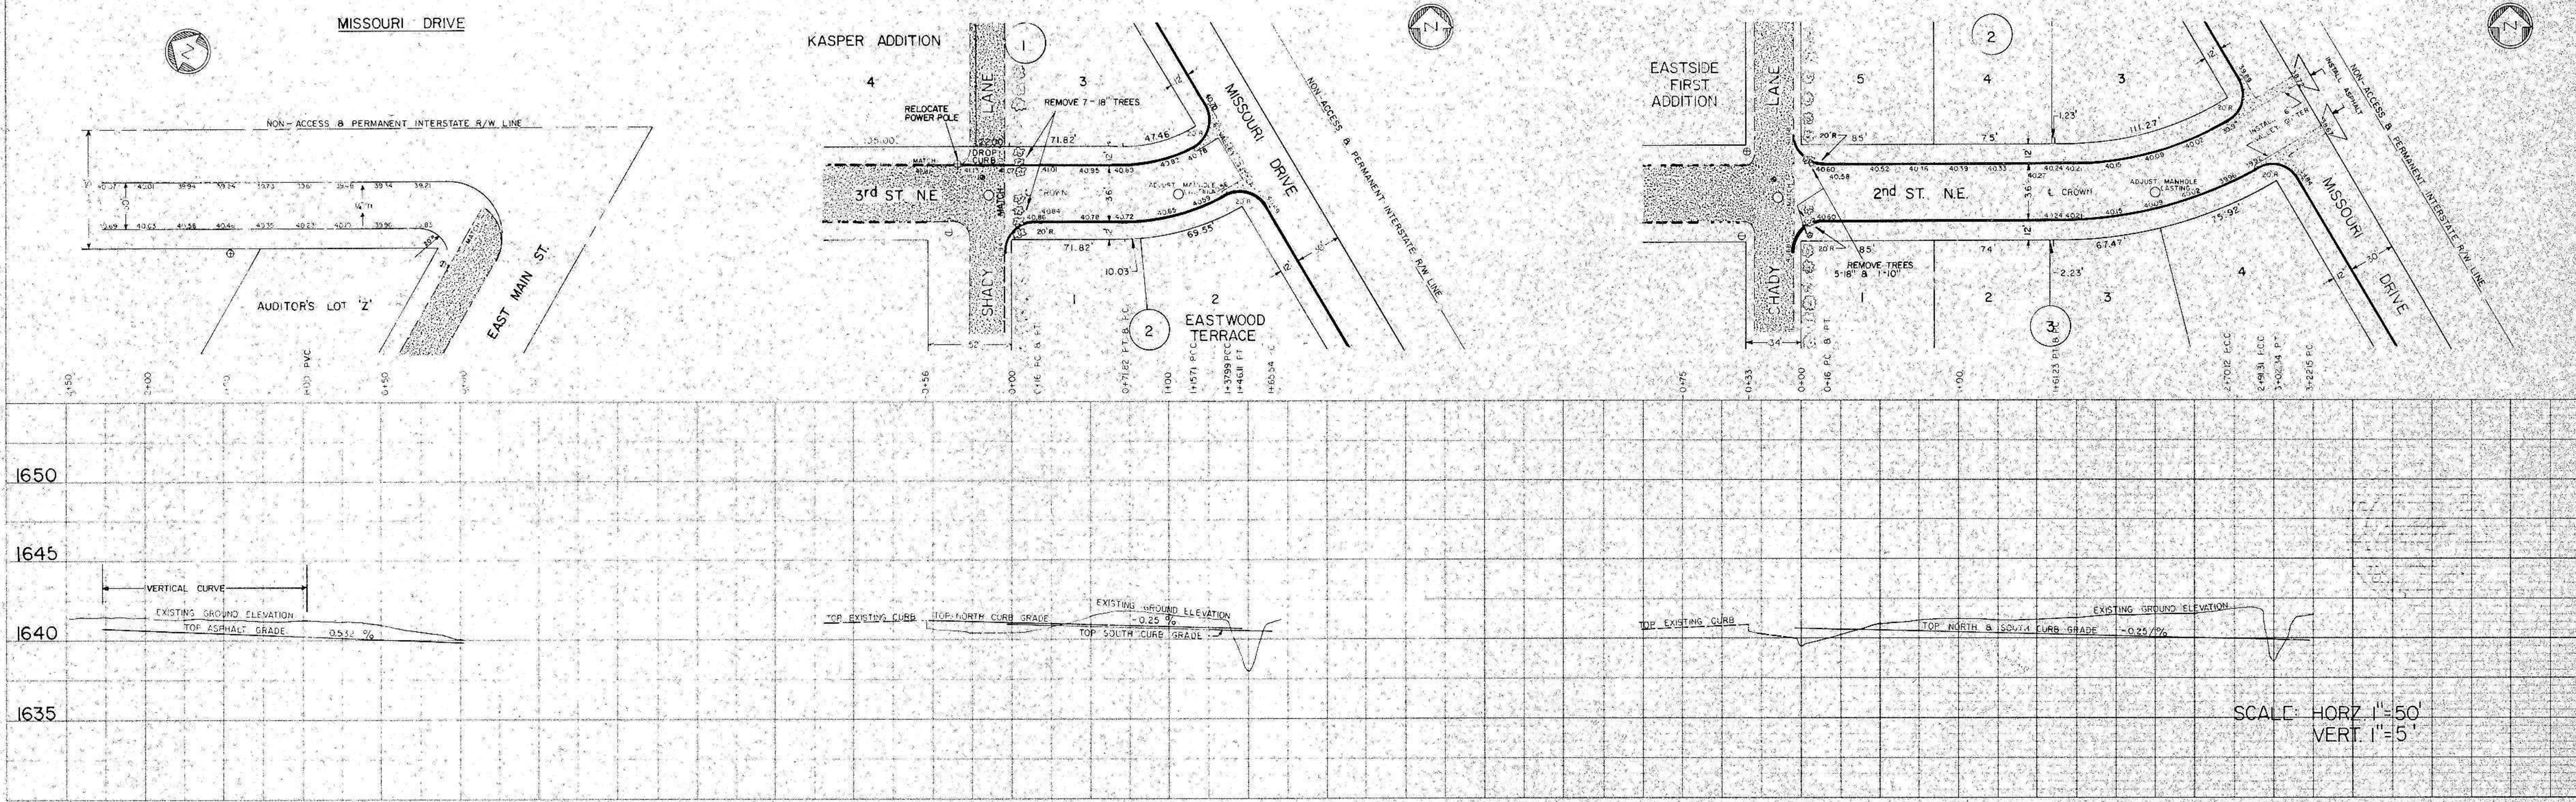

MISSOURI DRIVE

PLAN
 SUPPLIES
 NOTED
 CHECKED
 BY
 DATE

SCALE: HORIZ. 1"=50'
 VERT. 1"=5'

MISSOURI DRIVE

PROFILE
 SUPPLIES
 NOTED
 CHECKED
 BY
 DATE

SCALE: HORIZ. 1"=50'
 VERT. 1"=5'