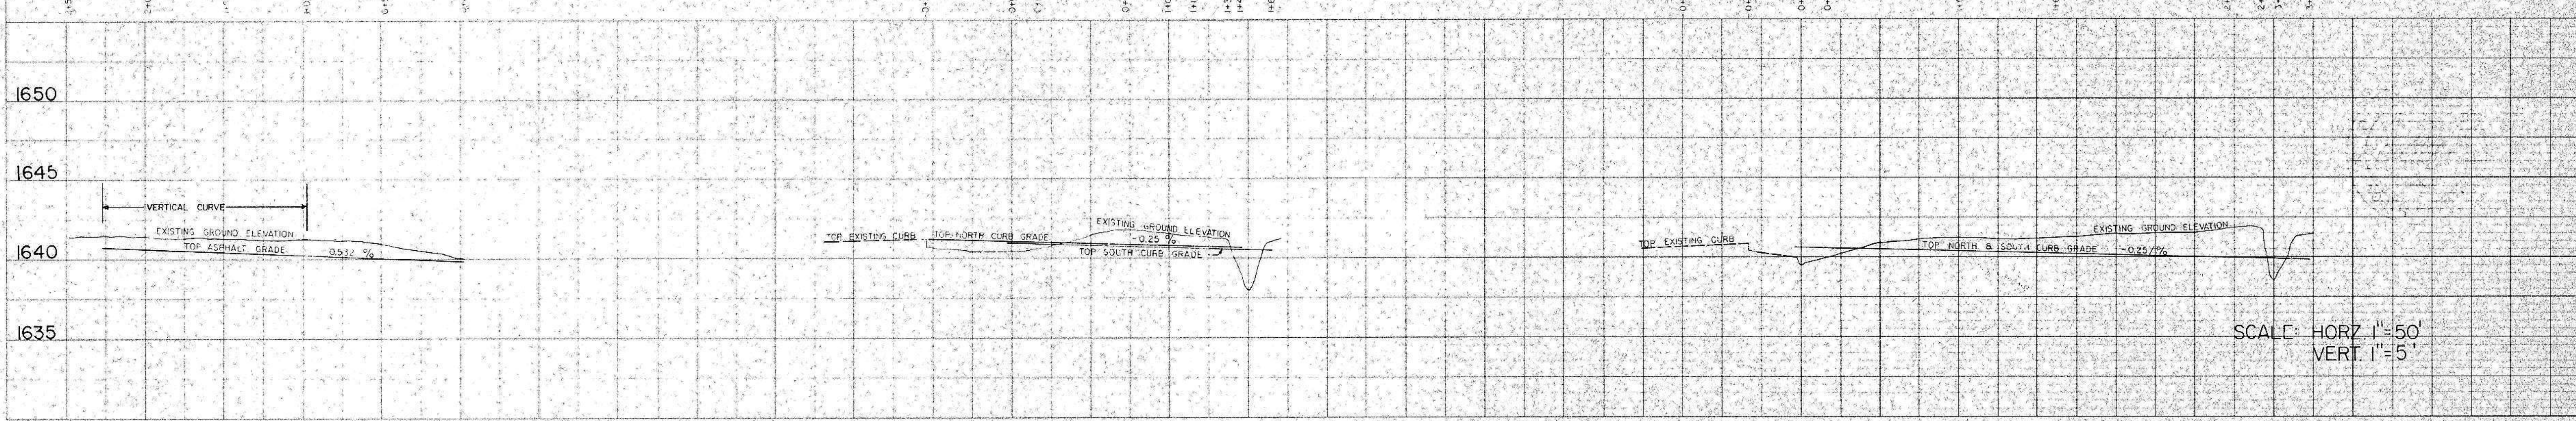

MISSOURI DRIVE

PLAN
 SUPPLIES
 NOTED
 CHECKED
 BY
 DATE

SCALE: HORIZ. 1"=50'
 VERT. 1"=5'

MISSOURI DRIVE

PROFILE
 SUPPLIES
 NOTED
 CHECKED
 BY
 DATE

SCALE: HORIZ. 1"=50'
 VERT. 1"=5'