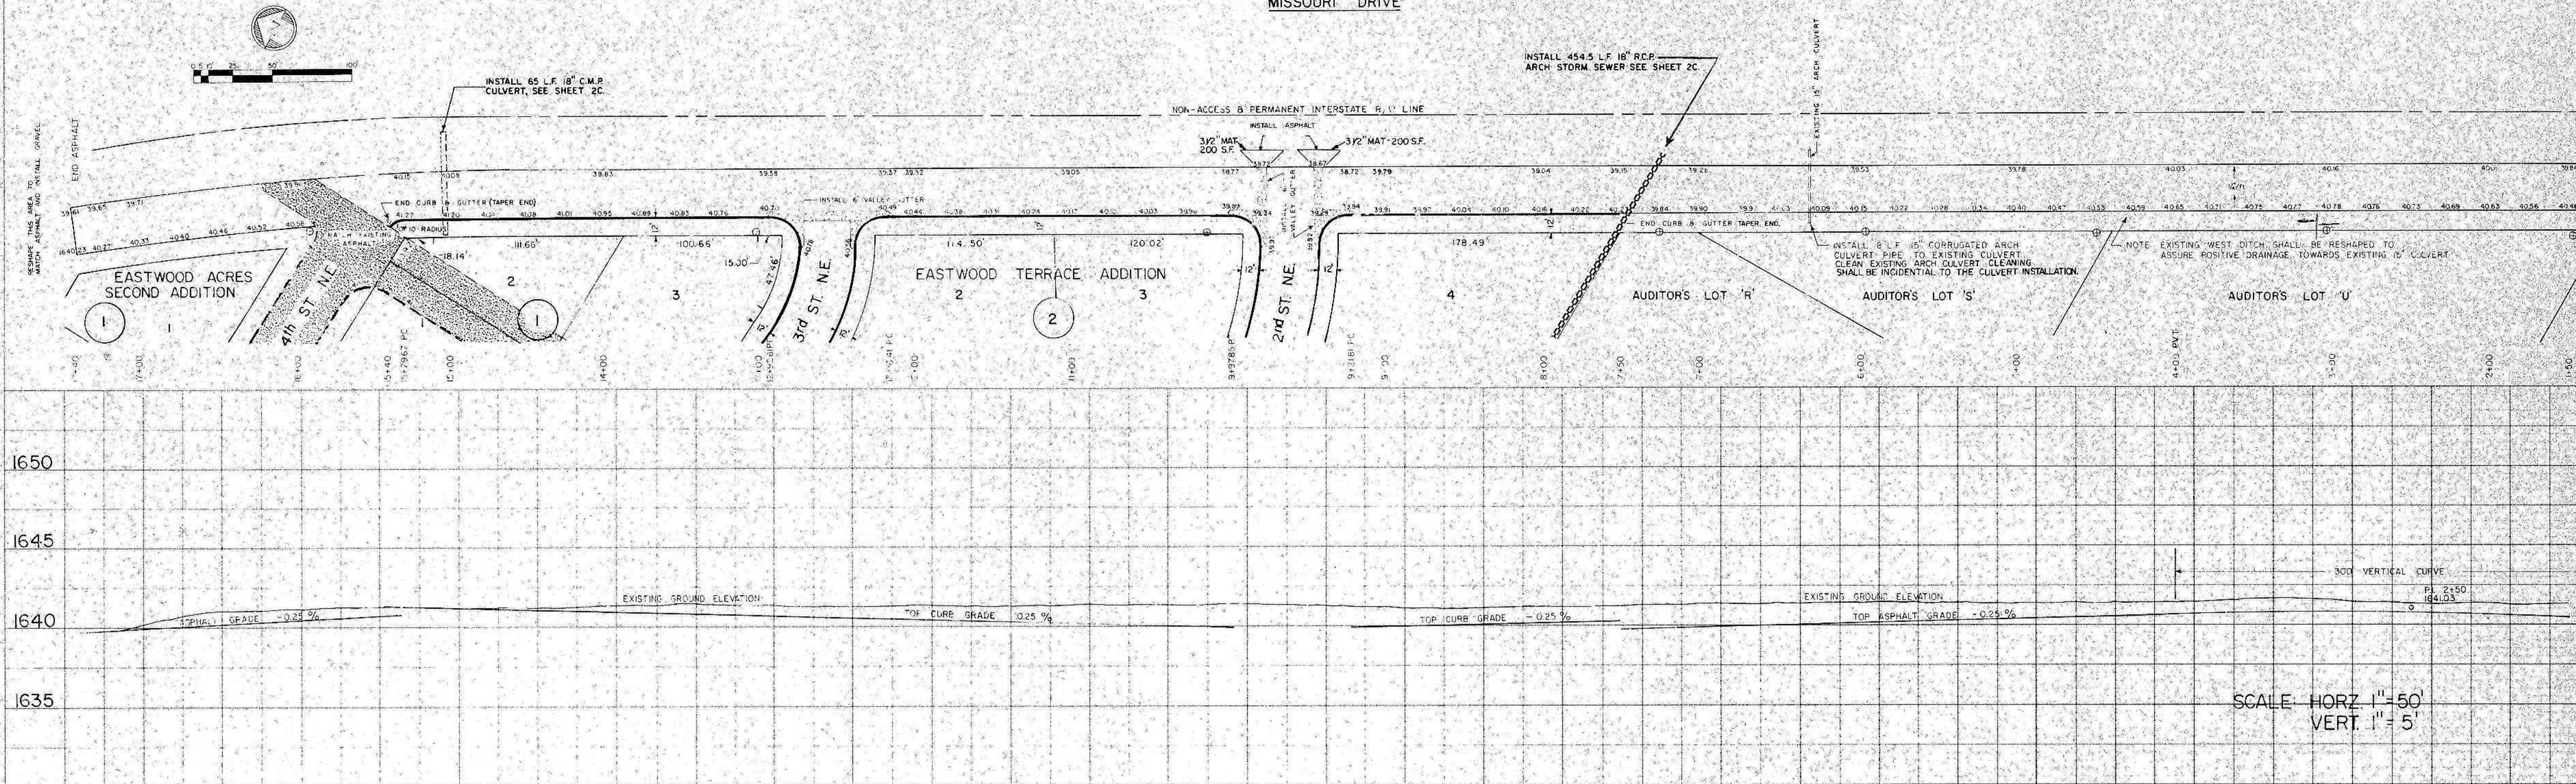

MISSOURI DRIVE

PLAN
 SUPPLIES
 NOTED
 CHECKED
 BY
 DATE

SCALE: HORIZ. 1"=50'
 VERT. 1"=5'

MISSOURI DRIVE

PROFILE
 SUPPLIES
 NOTED
 CHECKED
 BY
 DATE

SCALE: HORIZ. 1"=50'
 VERT. 1"=5'