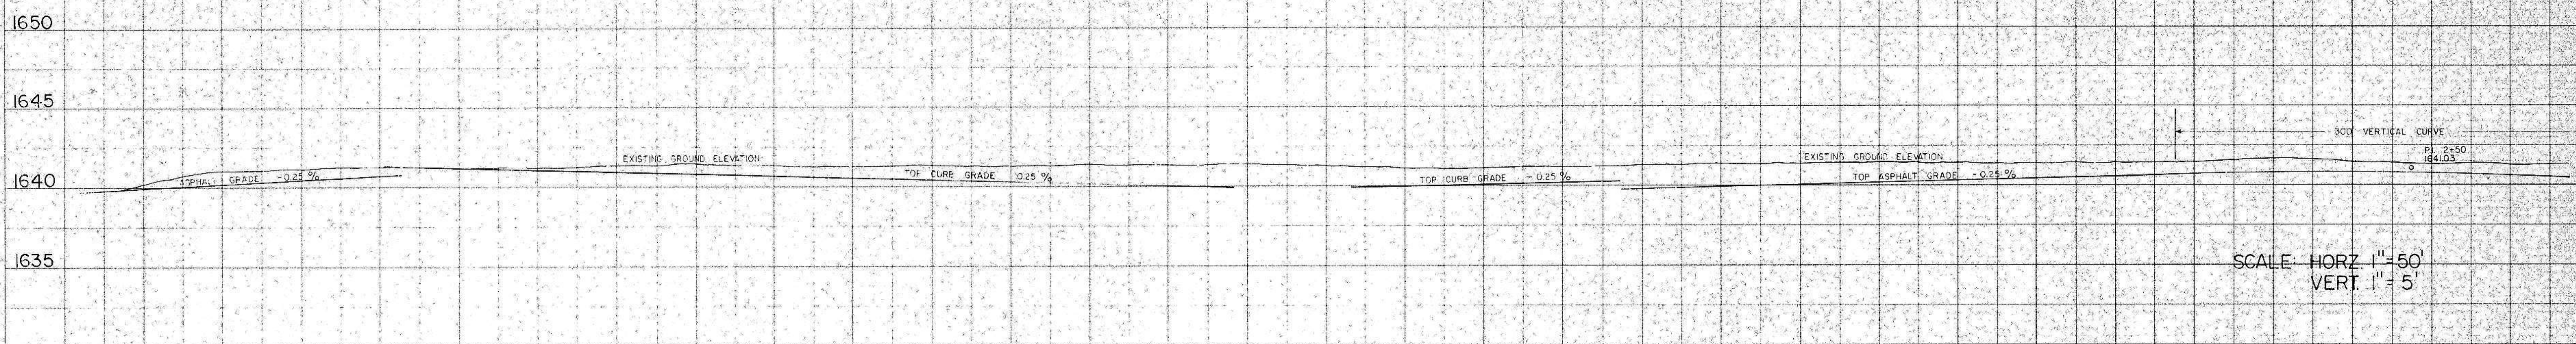

MISSOURI DRIVE

PLAN
 SUPPLIES
 NOTED
 CHECKED
 BY
 DATE

SCALE: HORIZ. 1"=50'
 VERT. 1"=5'

MISSOURI DRIVE

PROFILE
 SUPPLIES
 NOTED
 CHECKED
 BY
 DATE

SCALE: HORIZ. 1"=50'
 VERT. 1"=5'