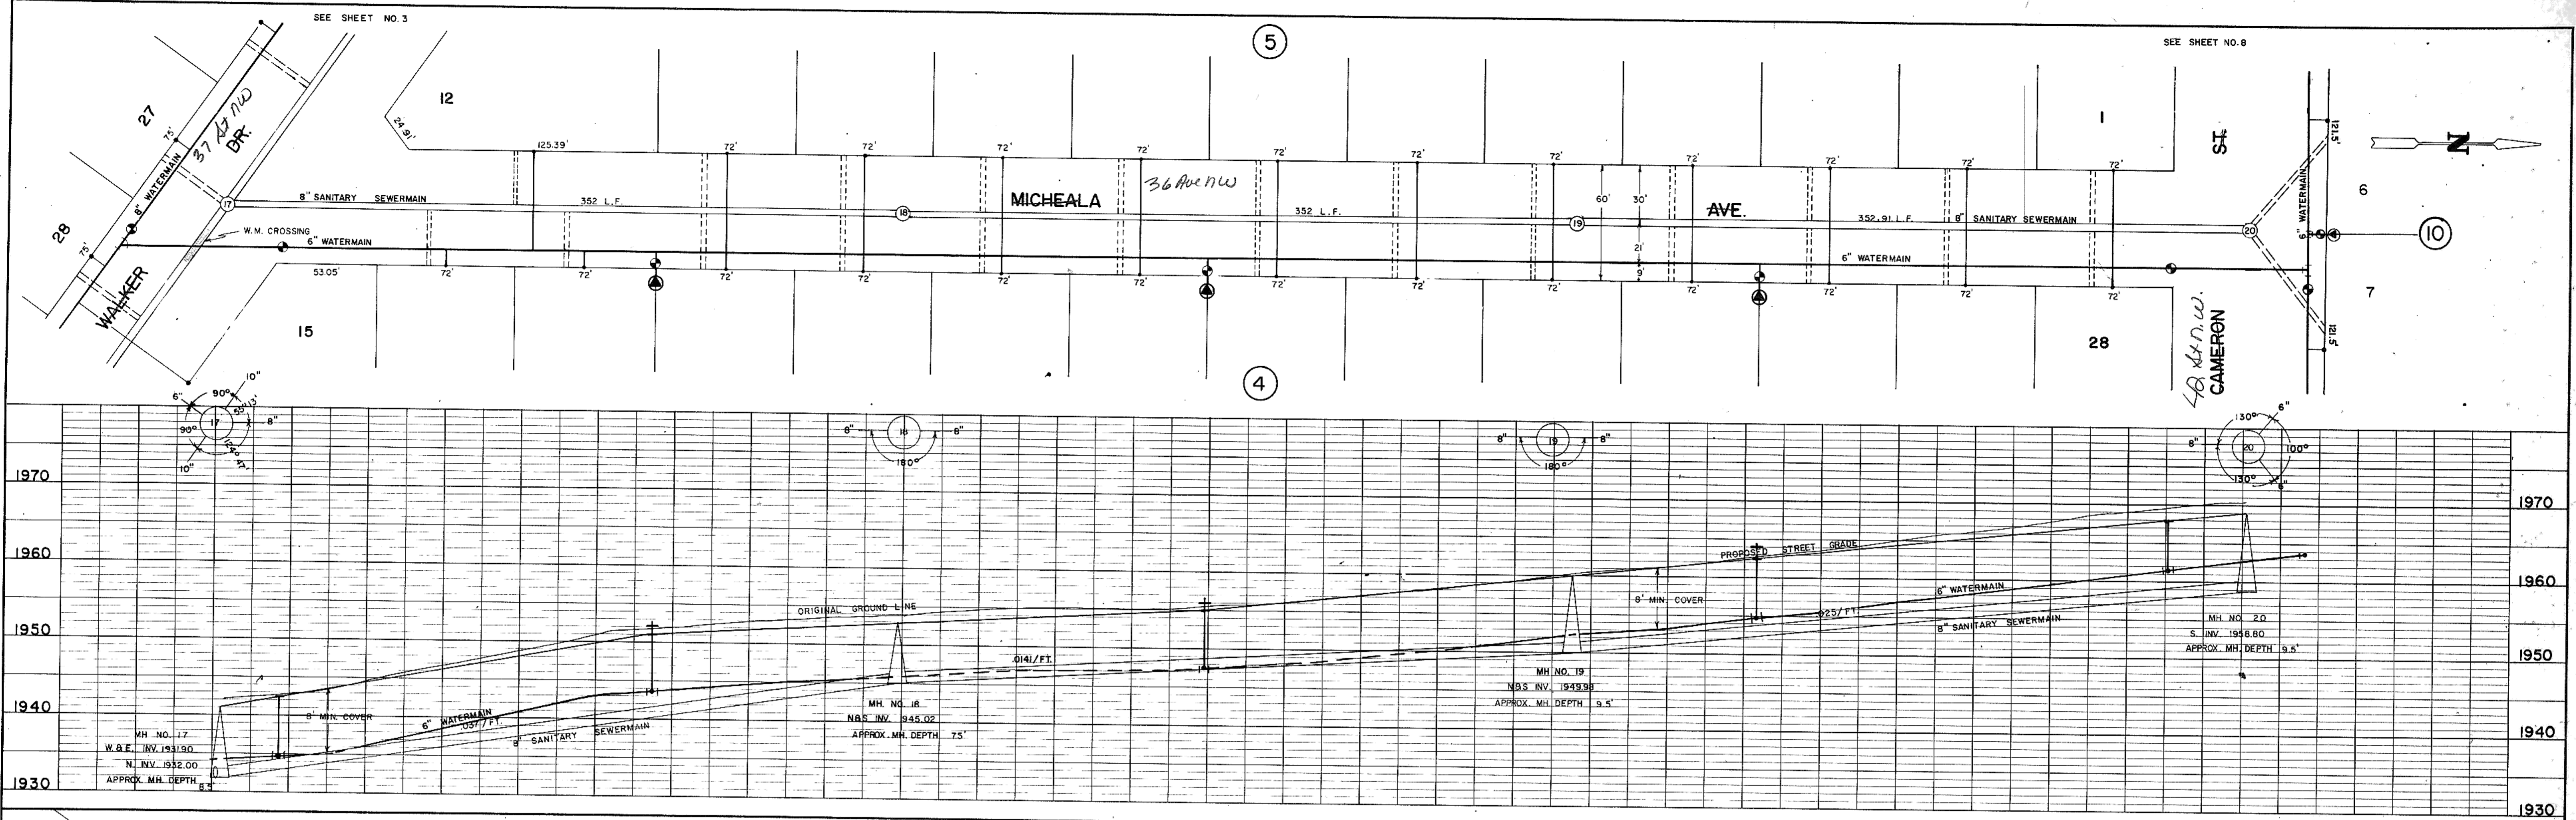

PLAN
NOTE BOOK
No.

NOTE BOOK
No.

SCALE
HORIZ 1"=40'
VERT 1"=10'